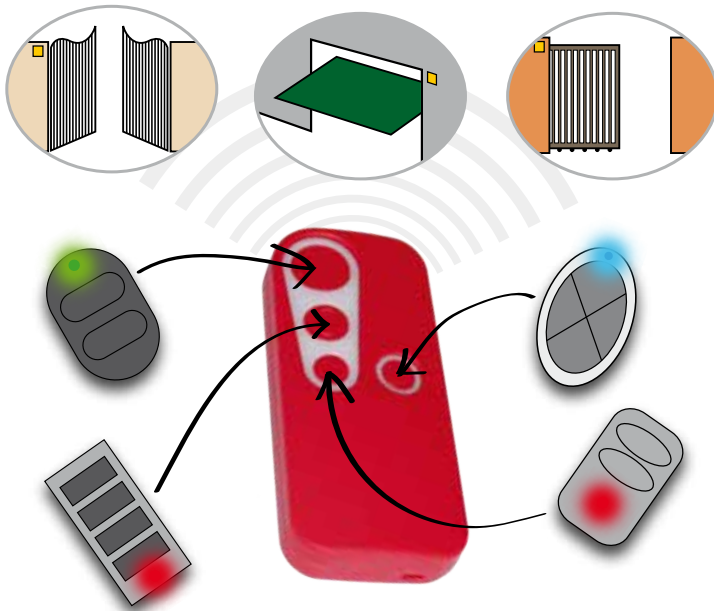

Radio products/

Universal 4-channel multi-frequency transmitter EGO (from 433,92 MHz to 868,35MHz)

EGO

**Duplicating the original transmitters has never been so easy!
A shell of new design, linear, light and intuitive contains a
jewel of technology.**

The **EGO transmitter** is suitable to unify or replace all
outproduction radio commands plus the ability to replace almost
all the models currently trading.

EGO is able to emulate a large part of the transmitters. The
frequency spectrum reproduced in self-learning range from 433
MHz to 868 MHz (excluding quartz frequencies ranging from
28.785 MHz to 40.600 MHz).

In addition to the frequency, **EGO** is able to recognize the
encoding type present in the original (if fixed code or rolling code)
and replicate it precisely and constantly.

You can store up to 4 transmitters with different frequencies and
codes (one for each button).

EGO

*Unify the existing transmitters
THE ALTER-EGO OF YOUR TRANSMITTERS
because is an emulator
of an original brand transmitter*

DOUBLE LED

The double colour led
makes it easy to
program.

"DOUBLE CLICK" ACTIVATION