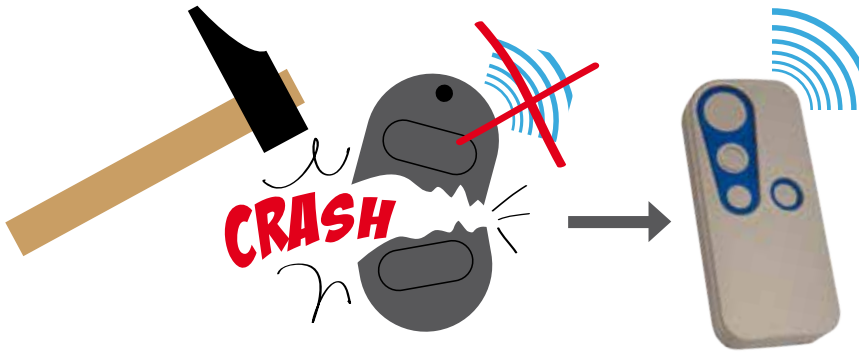

APE - 550 / 1140.20

COUNTER BOX
n°20 EGO code APE-550/1140

> Scan the QR code / click on the link

Visit our website

EGO / EGO32

<https://bit.ly/3sOlzGf>

**Universal 4-channel multi-frequency transmitter
EGO (from 433,92 MHz to 868,35MHz)**