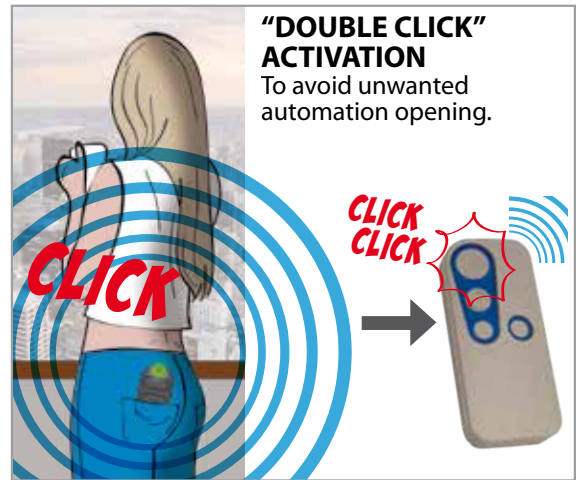

"DOUBLE CLICK" ACTIVATION

To avoid unwanted
automation opening.

ch.1

ch.2

ch.3

ch.4

APE - 550 / 1140

STANDARD
finish

APE - 550 / 1140.20

> Scan the QR code / click on the link

Visit our website

EGO / EGO32

<https://bit.ly/3sOlzGf>