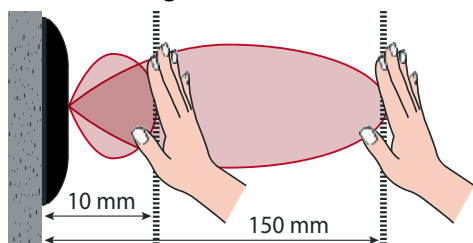

Detection range *

For wireless installation combine with receiver WR-24 (sold separately)

It is possible to register up to 10 AER WAVE buttons on a single WR-24 receiver

HOT - WR - 24

Receiver WR-24

HOT - AERWAVE

Infrared and wireless button