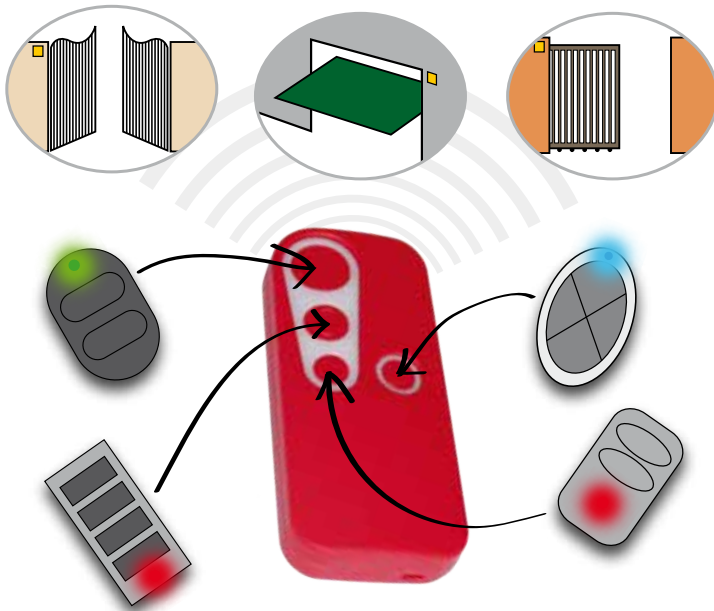

Radio products/

**Universal 4-channel multi-frequency transmitter
EGO (from 433,92 MHz to 868,35MHz)**

EGO

**Duplicating the original transmitters has never been so easy!
A shell of new design, linear, light and intuitive contains a
jewel of technology.**

The **EGO transmitter** is suitable to unify or replace all
outproduction radio commands plus the ability to replace almost
all the models currently trading.

EGO is able to emulate a large part of the transmitters. The
frequency spectrum reproduced in self-learning range from 433
MHz to 868 MHz (excluding quartz frequencies ranging from
28.785 MHz to 40.600 MHz).

In addition to the frequency, **EGO** is able to recognize the
encoding type present in the original transmitter (if fixed code or
rolling code) and replicate it precisely and constantly.

You can store up to 4 transmitters with different frequencies and
codes (one for each button).

EGO

*Unify the existing transmitters
THE ALTER-EGO OF YOUR TRANSMITTERS
because is an emulator
of an original brand transmitter*

DOUBLE LED

The double colour led
makes it easy to
program.

"DOUBLE CLICK" ACTIVATION