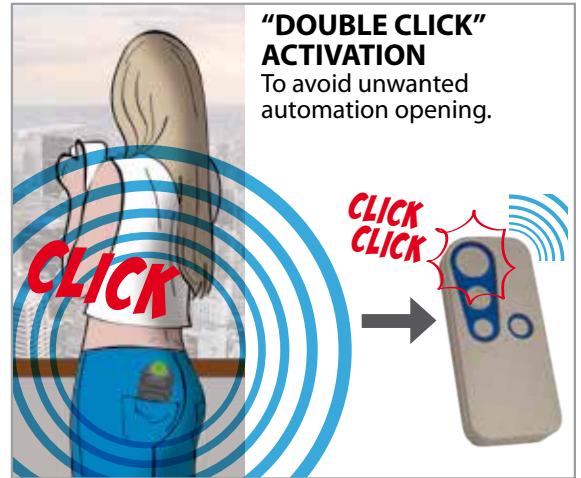

"DOUBLE CLICK" ACTIVATION

To avoid unwanted
automation opening.

ch.1

ch.2

ch.3

ch.4

APE - 550 / 1140

EGO transmitter

APE - 550 / 1140.20

COUNTER BOX
n°20 EGO code APE-550/1140

> Scan the QR code / click on the link

Visit our website

EGO / EGO32

<https://bit.ly/3sOlzGf>