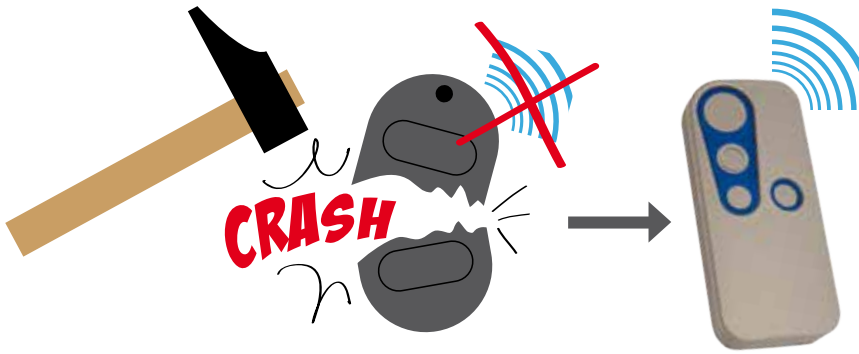

COUNTER BOX
n°20 EGO code APE-550/1140

> Scan the QR code / click on the link

Visit our website

EGO / EGO32

<https://bit.ly/3sOlzGf>

**Universal 4-channel multi-frequency transmitter
EGO (from 433,92 MHz to 868,35MHz)**